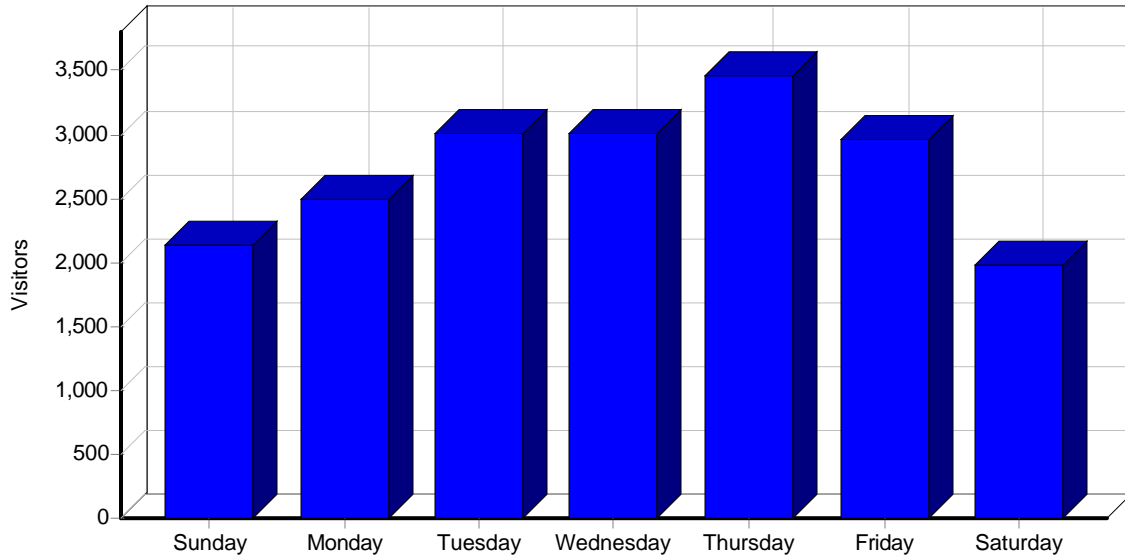

Activity by Day of Week

By Day of Week

Activity by Day of Week