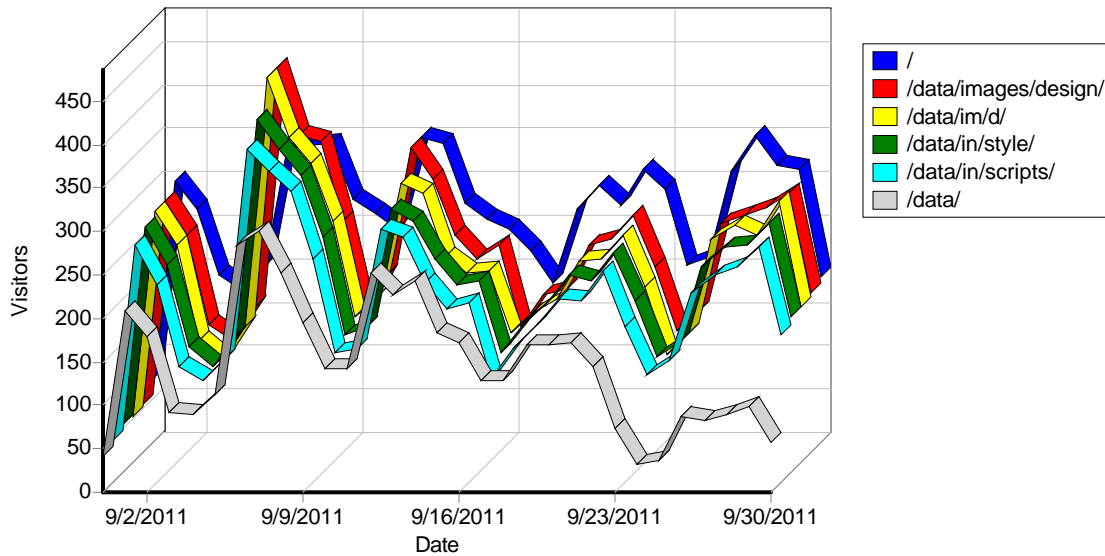

Daily Directory Access