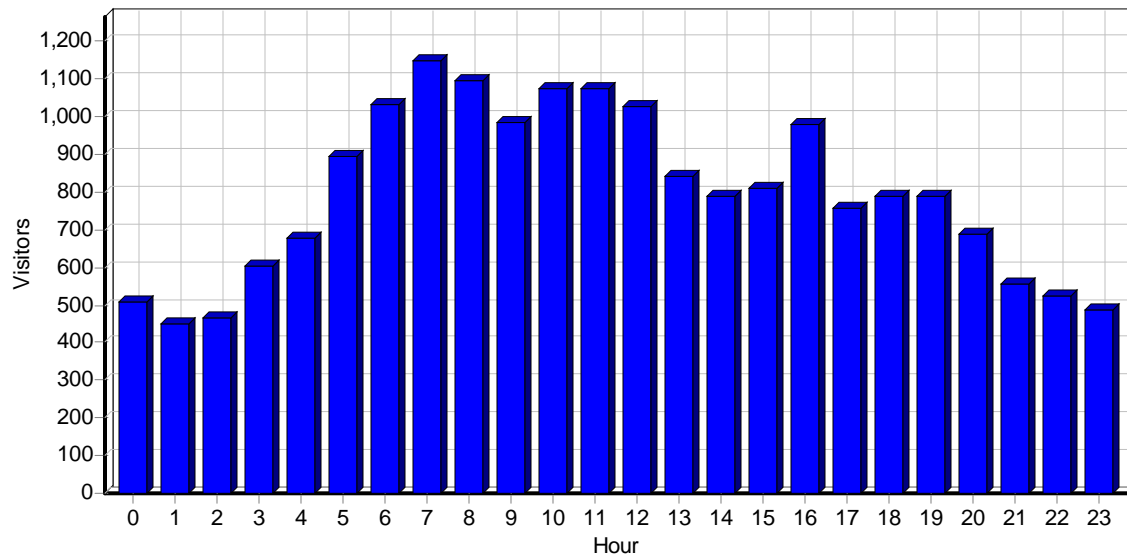

Total	1,227,032	861,948	19,046	11:02	0

By Hour of Day

Activity by Hour of Day

Activity by Hour of Day

Hour	Hits	Page Views	Visitors	Bandwidth (KB)
00:00 - 00:59	18,463	16,022	508	0
01:00 - 01:59	17,310	15,105	449	0
02:00 - 02:59	18,921	16,121	467	0
03:00 - 03:59	25,323	19,509	601	0
04:00 - 04:59	34,843	25,404	677	0
05:00 - 05:59	53,443	34,628	897	0
06:00 - 06:59	99,112	53,371	1,030	0
07:00 - 07:59	71,457	46,215	1,150	0
08:00 - 08:59	78,336	52,147	1,098	0
09:00 - 09:59	84,087	57,477	987	0
10:00 - 10:59	90,866	61,155	1,072	0
11:00 - 11:59	85,815	60,359	1,077	0
12:00 - 12:59	75,184	52,807	1,028	0
13:00 - 13:59	56,380	40,769	840	0
14:00 - 14:59	51,759	36,140	789	0
15:00 - 15:59	52,406	36,166	809	0
16:00 - 16:59	56,057	40,907	977	0
17:00 - 17:59	52,704	39,122	755	0
18:00 - 18:59	51,192	37,425	786	0
19:00 - 19:59	43,558	31,891	788	0
20:00 - 20:59	36,009	27,786	689	0
21:00 - 21:59	29,607	23,894	557	0
22:00 - 22:59	23,728	19,967	526	0
23:00 - 23:59	20,472	17,561	489	0
Total	1,227,032	861,948	19,046	0