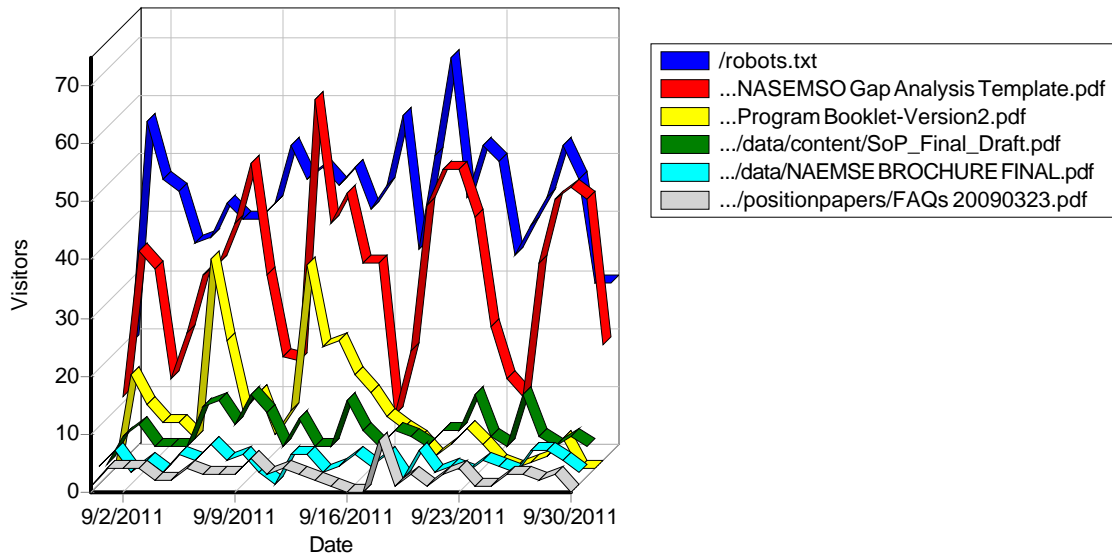

Daily File Access