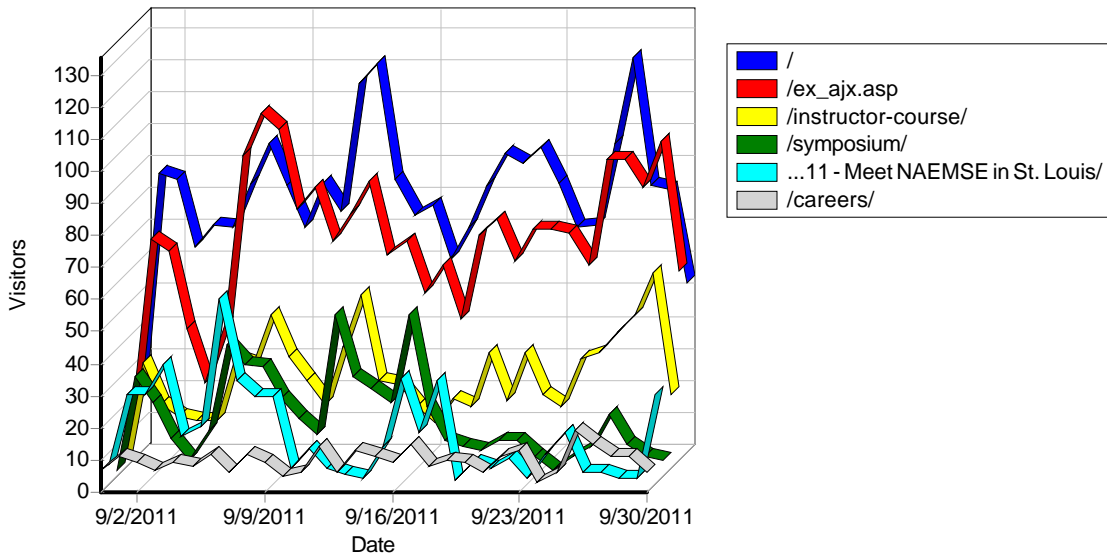

Exit Pages

Daily Exit Pages