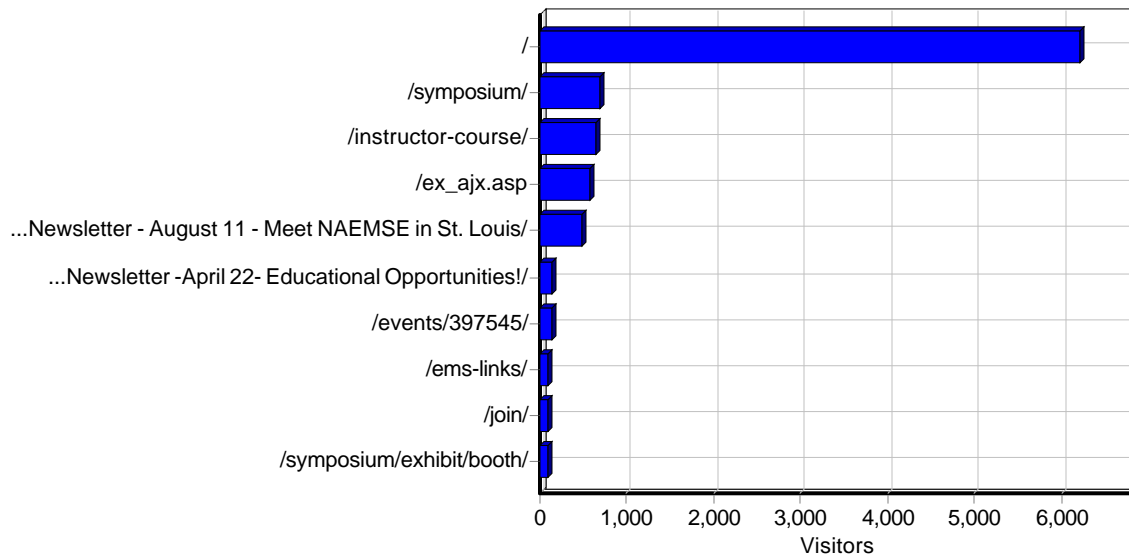

Top Entry Pages

Top Entry Pages

	Page	Visitors
1	http://naemse.org/	6,209
2	http://naemse.org/symposium/	686
3	http://naemse.org/instructor-course/	650
4	http://naemse.org/ex_ajax.asp	573
5	http://naemse.org/newsletters/NAEMSE Newsletter - August 11 - Meet NAEMSE in St. Louis/	489
6	http://naemse.org/newsletters/NAEMSE Newsletter -April 22- Educational Opportunities!/	142
7	http://naemse.org/events/397545/	141
8	http://naemse.org/ems-links/	103
9	http://naemse.org/join/	102
10	http://naemse.org/symposium/exhibit/booth/	101
11	http://naemse.org/symposium2012/present/	97
12	http://naemse.org/careers/	91