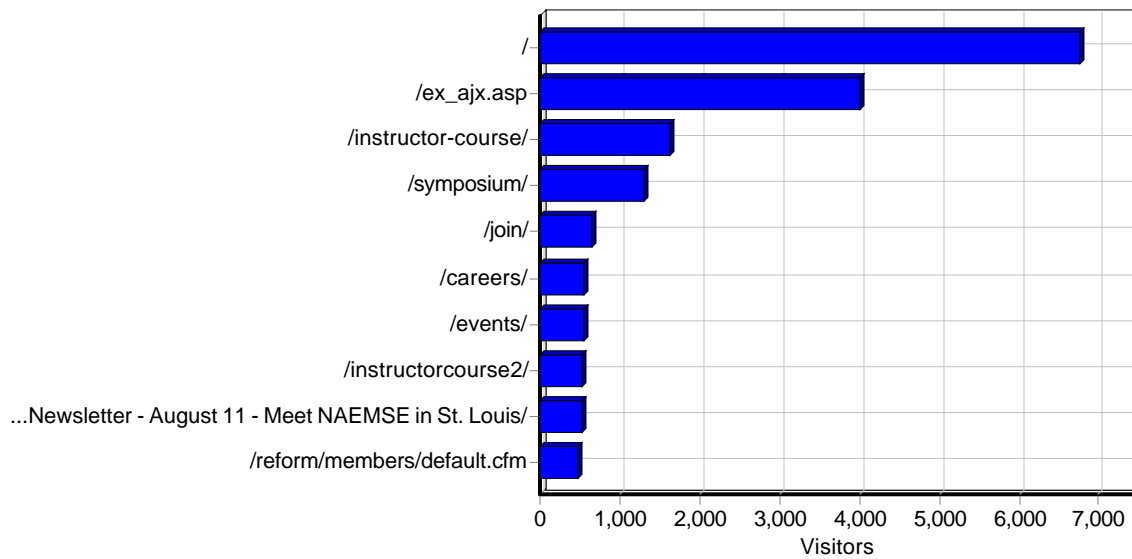

By Day of Week

Activity by Day of Week

Activity by Day of Week

Day	Hits	Page Views	Visitors	Bandwidth (KB)
Sunday	112,656	83,317	2,132	0
Monday	136,708	94,349	2,495	0
Tuesday	181,882	122,597	3,011	0
Wednesday	166,115	111,378	3,014	0
Thursday	273,439	195,695	3,458	0
Friday	229,055	151,776	2,957	0
Saturday	127,177	102,836	1,979	0
Total	1,227,032	861,948	19,046	0

By Month

Activity by Month

Activity by Month

Month	Hits	Page Views	Visitors	Bandwidth (KB)
Aug 2011	3,110	1,079	171	0
Sep 2011	1,223,922	860,869	18,875	0
Total	1,227,032	861,948	19,046	0

Access Statistics

Pages

Daily Page Access

Most Popular Pages

Most Popular Pages

	Page	Hits	Incomplete Requests	Visitors	Bandwidth (KB)
1	http://naemse.org/	10,225	0	6,763	0
2	http://naemse.org/ex_ajax.asp	812,950	0	4,007	0
3	http://naemse.org/instructor-course/	2,134	0	1,631	0
4	http://naemse.org/symposium/	1,875	0	1,291	0
5	http://naemse.org/join/	871	0	642	0
6	http://naemse.org/careers/	600	0	545	0
7	http://naemse.org/events/	719	0	540	0
8	http://naemse.org/instructorcourse2/	700	0	534	0
9	http://naemse.org/newsletters/NAEMSE Newsletter - August 11 - Meet NAEMSE in St. Louis/	761	0	529	0
10	http://naemse.org/reform/members/default.cfm	651	0	482	0