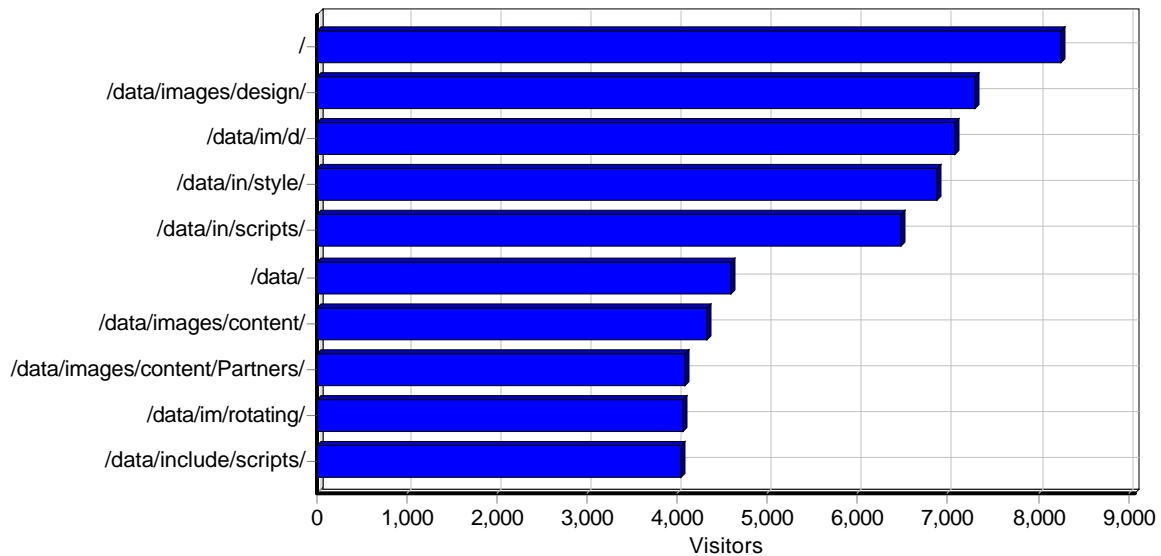

Most Requested Directories

Most Requested Directories

	Directory	Hits	Incomplete Requests	Visitors	Bandwidth (KB)
1	http://naemse.org/	824,832	1	8,250	0
2	http://naemse.org/data/images/design/	92,666	15	7,294	0
3	http://naemse.org/data/im/d/	78,089	4	7,086	0
4	http://naemse.org/data/in/style/	15,791	3	6,887	0
5	http://naemse.org/data/in/scripts/	8,742	0	6,482	0
6	http://naemse.org/data/	38,134	8,632	4,587	0
7	http://naemse.org/data/images/content/	11,017	7	4,330	0
8	http://naemse.org/data/images/content/Partners/	6,208	18	4,092	0
9	http://naemse.org/data/im/rotating/	44,265	18	4,063	0
10	http://naemse.org/data/include/scripts/	5,256	0	4,032	0
11	http://naemse.org/data/images/	5,098	3	3,975	0
12	http://naemse.org/data/content/data/	5,019	0	3,969	0