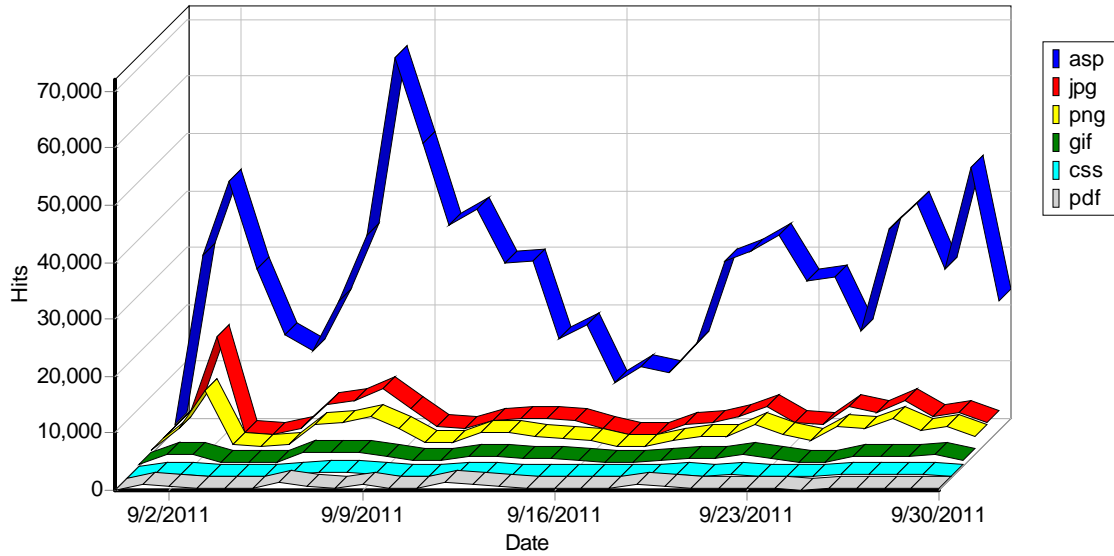

File Types

Daily File Type Access