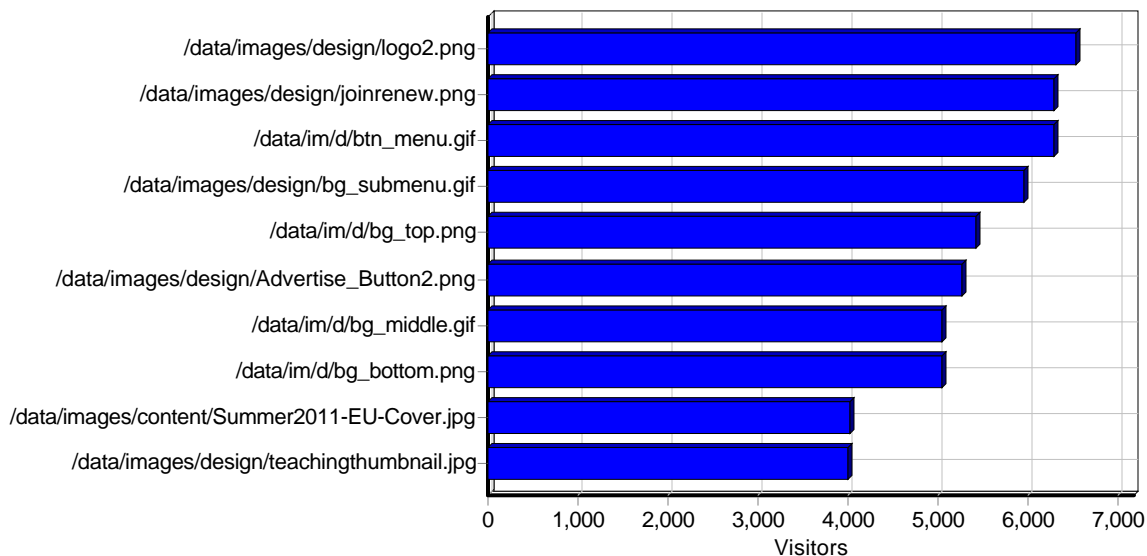

Most Requested Images

Most Requested Images

	Image	Hits	Incomplete Requests	Visitors	Bandwidth (KB)
1	http://naemse.org/data/images/design/logo2.png	8,734	3	6,519	0
2	http://naemse.org/data/images/design/joinrenew.png	8,446	6	6,290	0
3	http://naemse.org/data/im/d/btn_menu.gif	8,436	0	6,284	0
4	http://naemse.org/data/images/design/bg_submenu.gif	8,067	0	5,956	0
5	http://naemse.org/data/im/d/bg_top.png	7,161	0	5,424	0
6	http://naemse.org/data/images/design/Advertise_Button2.png	6,936	0	5,252	0
7	http://naemse.org/data/im/d/bg_middle.gif	6,063	0	5,049	0
8	http://naemse.org/data/im/d/bg_bottom.png	6,044	0	5,038	0
9	http://naemse.org/data/images/content/Summer2011-EU-Cover.jpg	5,094	6	4,020	0
10	http://naemse.org/data/images/design/teachingthumbnail.jpg	5,063	0	3,992	0
11	http://naemse.org/data/content/data/facebook-mini.jpg	5,019	0	3,969	0
12	http://naemse.org/data/images/content/spring2011.jpg	5,024	1	3,966	0