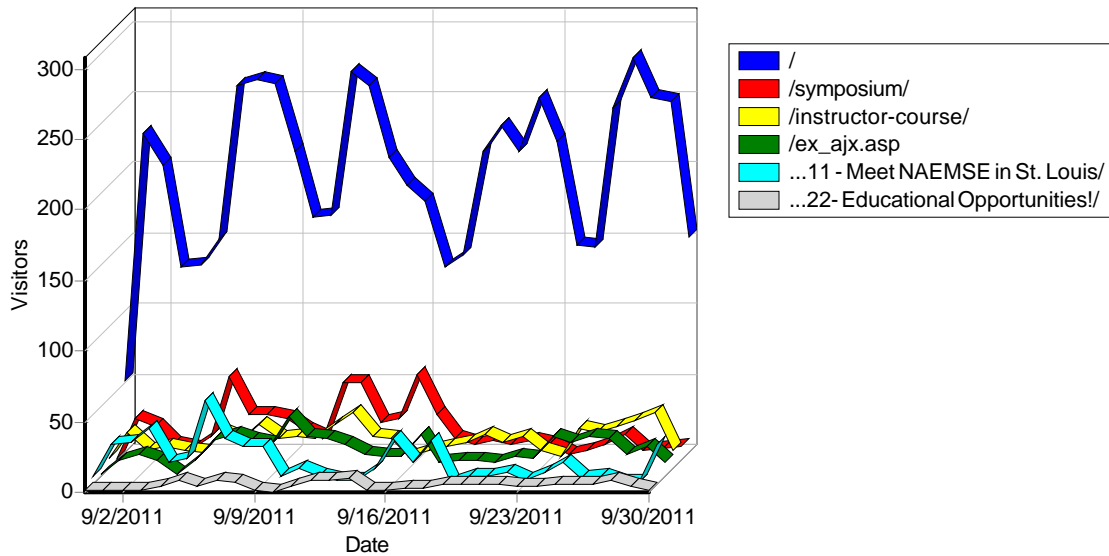

Entry Pages

Daily Entry Pages