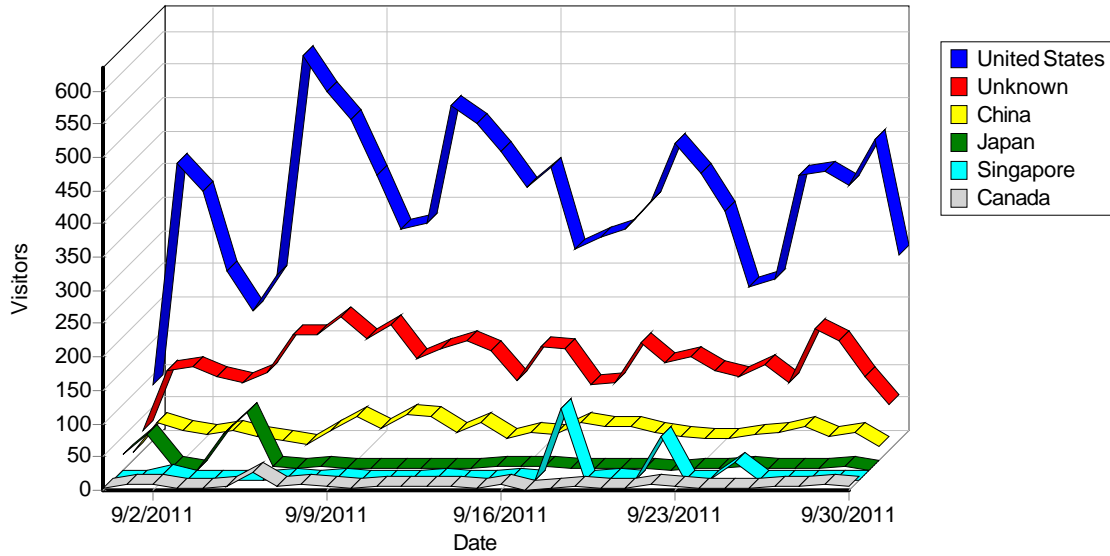

Countries

Daily Countries Activity

Most Active Countries

Most Active Countries

	Country	Hits	Visitors	% of Total Visitors	Bandwidth (KB)
1	United States	1,084,789	11,247	59.05%	0
2	Unknown	88,755	4,161	21.85%	0
3	China	1,477	1,331	6.99%	0
4	Japan	512	316	1.66%	0
5	Singapore	493	227	1.19%	0
6	Canada	8,717	180	0.95%	0
7	France	536	150	0.79%	0
8	Germany	580	121	0.64%	0
9	Australia	1,121	107	0.56%	0
10	Hong Kong	207	105	0.55%	0
11	Sweden	340	99	0.52%	0
12	India	816	96	0.50%	0