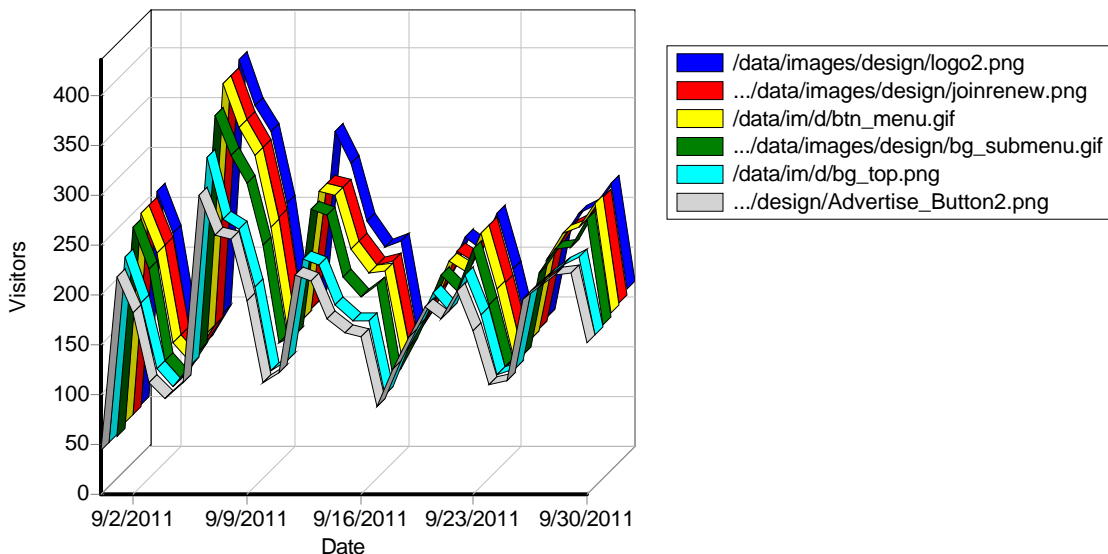

Daily Image Access