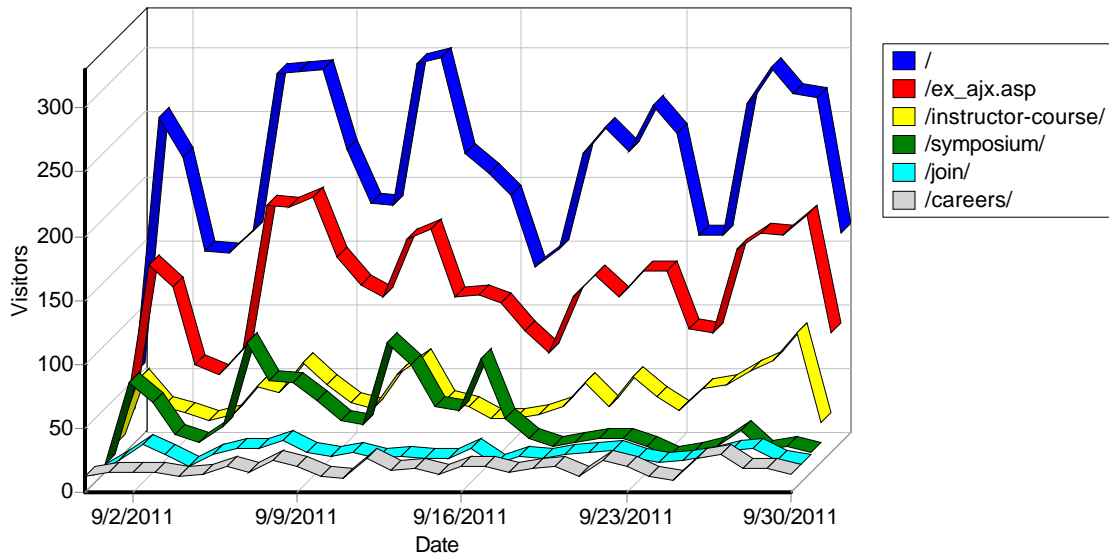

By Day of Week

Activity by Day of Week

Activity by Day of Week

Day	Hits	Page Views	Visitors	Bandwidth (KB)
Sunday	112,656	83,317	2,132	0
Monday	136,708	94,349	2,495	0
Tuesday	181,882	122,597	3,011	0
Wednesday	166,115	111,378	3,014	0
Thursday	273,439	195,695	3,458	0
Friday	229,055	151,776	2,957	0
Saturday	127,177	102,836	1,979	0
Total	1,227,032	861,948	19,046	0

By Month

Activity by Month

Activity by Month

Month	Hits	Page Views	Visitors	Bandwidth (KB)
Aug 2011	3,110	1,079	171	0
Sep 2011	1,223,922	860,869	18,875	0
Total	1,227,032	861,948	19,046	0

Access Statistics

Pages

Daily Page Access

Most Popular Pages

Most Popular Pages

	Page	Hits	Incomplete Requests	Visitors	Bandwidth (KB)
1	http://naemse.org/	10,225	0	6,763	0
2	http://naemse.org/ex_ajax.asp	812,950	0	4,007	0
3	http://naemse.org/instructor-course/	2,134	0	1,631	0
4	http://naemse.org/symposium/	1,875	0	1,291	0
5	http://naemse.org/join/	871	0	642	0
6	http://naemse.org/careers/	600	0	545	0
7	http://naemse.org/events/	719	0	540	0
8	http://naemse.org/instructorcourse2/	700	0	534	0
9	http://naemse.org/newsletters/NAEMSE Newsletter - August 11 - Meet NAEMSE in St. Louis/	761	0	529	0
10	http://naemse.org/reform/members/default.cfm	651	0	482	0