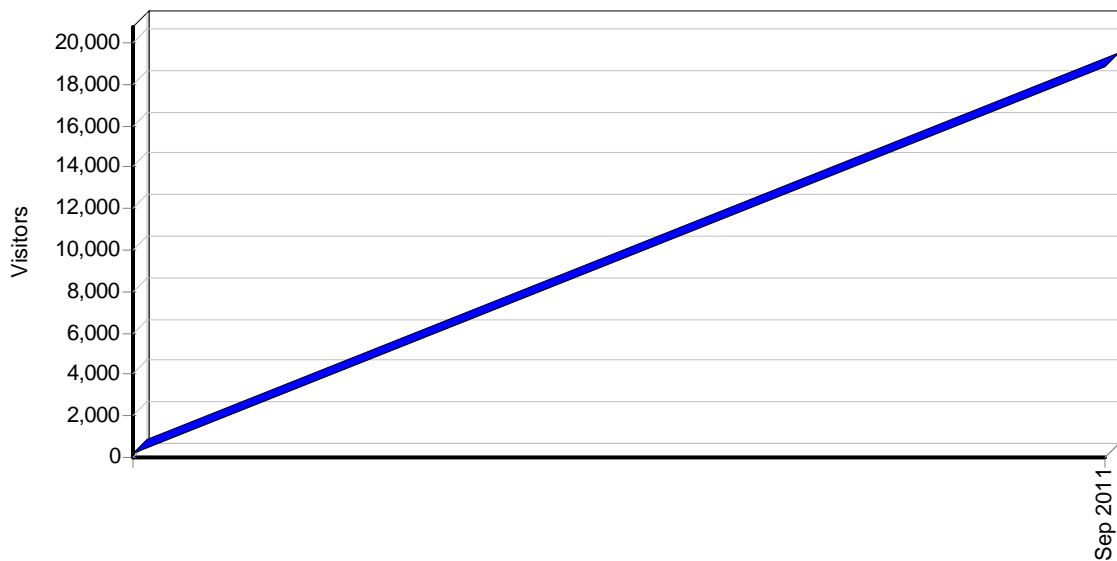

Total	1,227,032	861,948	19,046	11:02	0
--------------	------------------	----------------	---------------	--------------	----------

By Hour of Day

Activity by Hour of Day

Activity by Hour of Day

Hour	Hits	Page Views	Visitors	Bandwidth (KB)
00:00 - 00:59	18,463	16,022	508	0
01:00 - 01:59	17,310	15,105	449	0
02:00 - 02:59	18,921	16,121	467	0
03:00 - 03:59	25,323	19,509	601	0
04:00 - 04:59	34,843	25,404	677	0
05:00 - 05:59	53,443	34,628	897	0
06:00 - 06:59	99,112	53,371	1,030	0
07:00 - 07:59	71,457	46,215	1,150	0
08:00 - 08:59	78,336	52,147	1,098	0
09:00 - 09:59	84,087	57,477	987	0
10:00 - 10:59	90,866	61,155	1,072	0
11:00 - 11:59	85,815	60,359	1,077	0
12:00 - 12:59	75,184	52,807	1,028	0
13:00 - 13:59	56,380	40,769	840	0
14:00 - 14:59	51,759	36,140	789	0
15:00 - 15:59	52,406	36,166	809	0
16:00 - 16:59	56,057	40,907	977	0
17:00 - 17:59	52,704	39,122	755	0
18:00 - 18:59	51,192	37,425	786	0
19:00 - 19:59	43,558	31,891	788	0
20:00 - 20:59	36,009	27,786	689	0
21:00 - 21:59	29,607	23,894	557	0
22:00 - 22:59	23,728	19,967	526	0
23:00 - 23:59	20,472	17,561	489	0
Total	1,227,032	861,948	19,046	0

By Day of Week

Activity by Day of Week

Activity by Day of Week

Day	Hits	Page Views	Visitors	Bandwidth (KB)
Sunday	112,656	83,317	2,132	0
Monday	136,708	94,349	2,495	0
Tuesday	181,882	122,597	3,011	0
Wednesday	166,115	111,378	3,014	0
Thursday	273,439	195,695	3,458	0
Friday	229,055	151,776	2,957	0
Saturday	127,177	102,836	1,979	0
Total	1,227,032	861,948	19,046	0

By Month

Activity by Month

Activity by Month

Month	Hits	Page Views	Visitors	Bandwidth (KB)
Aug 2011	3,110	1,079	171	0
Sep 2011	1,223,922	860,869	18,875	0
Total	1,227,032	861,948	19,046	0

Access Statistics