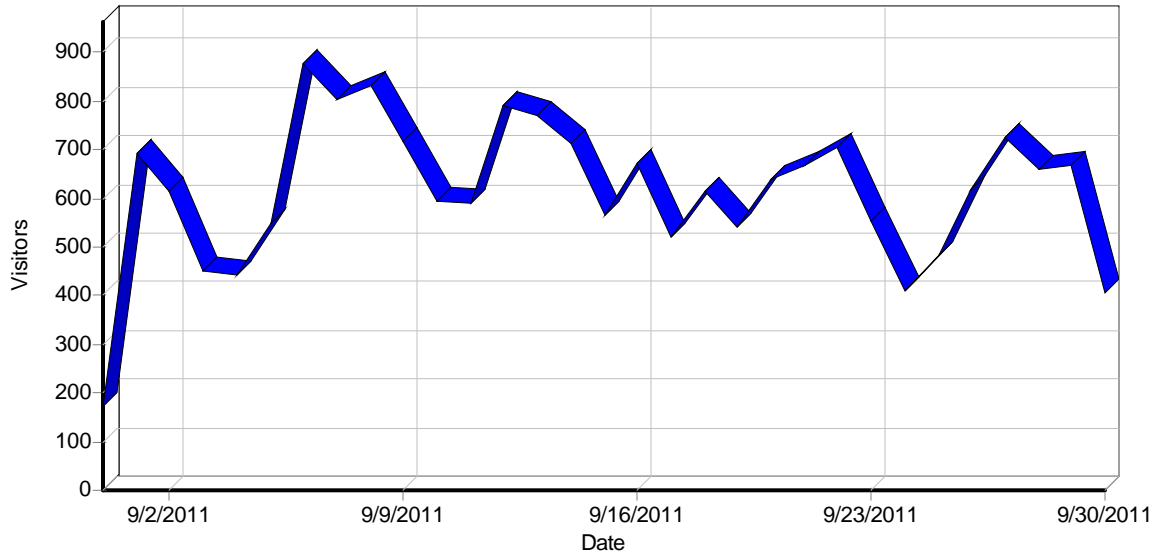

Report for naemse.org

Time range: 8/31/2011 16:00:03 - 9/30/2011 15:59:58

Generated on Mon Oct 03, 2011 - 14:59:49

General Statistics

Summary

Summary

Hits	
Total Hits	1,227,032
Average Hits per Day	39,581
Average Hits per Visitor	64.42
Cached Requests	117,860
Failed Requests	18,895
Page Views	
Total Page Views	861,948
Average Page Views per Day	27,804
Average Page Views per Visitor	45.26
Visitors	
Total Visitors	19,046
Average Visitors per Day	614
Total Unique IPs	8,442
Bandwidth	
Total Bandwidth	0 B
Average Bandwidth per Day	0 B
Average Bandwidth per Hit	0 B
Average Bandwidth per Visitor	0 B

Activity Statistics

Daily

Daily Visitors

Daily Hits

Daily Bandwidth

Daily Activity

Date	Hits	Page Views	Visitors	Average Visit Length	Bandwidth (KB)
Wed 8/31/2011	3,110	1,079	171	10:28	0
Thu 9/1/2011	46,100	30,862	691	10:25	0
Fri 9/2/2011	77,939	43,658	614	17:46	0
Sat 9/3/2011	33,432	28,291	452	15:46	0
Sun 9/4/2011	21,871	16,800	444	12:06	0
Mon 9/5/2011	20,581	14,020	548	11:12	0
Tue 9/6/2011	41,098	22,966	875	07:13	0
Wed 9/7/2011	52,748	34,239	803	12:20	0
Thu 9/8/2011	87,100	65,542	830	16:57	0
Fri 9/9/2011	65,735	50,471	716	12:05	0
Sat 9/10/2011	43,254	36,218	595	20:00	0
Sun 9/11/2011	45,383	38,973	591	11:19	0
Mon 9/12/2011	42,443	29,631	790	11:05	0
Tue 9/13/2011	42,290	29,775	772	09:52	0
Wed 9/14/2011	26,815	16,118	714	06:00	0
Thu 9/15/2011	28,533	18,502	567	09:27	0
Fri 9/16/2011	16,345	8,564	670	05:14	0
Sat 9/17/2011	15,774	11,287	522	09:47	0
Sun 9/18/2011	15,019	10,144	613	04:06	0
Mon 9/19/2011	24,434	15,425	539	07:10	0
Tue 9/20/2011	40,495	29,910	639	11:27	0
Wed 9/21/2011	42,093	31,373	668	08:31	0
Thu 9/22/2011	50,169	34,422	703	10:01	0
Fri 9/23/2011	37,086	26,448	552	11:33	0
Sat 9/24/2011	34,717	27,040	410	17:28	0
Sun 9/25/2011	30,383	17,400	484	08:55	0
Mon 9/26/2011	49,250	35,273	618	12:46	0
Tue 9/27/2011	57,999	39,946	725	10:35	0
Wed 9/28/2011	41,349	28,569	658	09:10	0
Thu 9/29/2011	61,537	46,367	667	14:44	0
Fri 9/30/2011	31,950	22,635	405	09:29	0