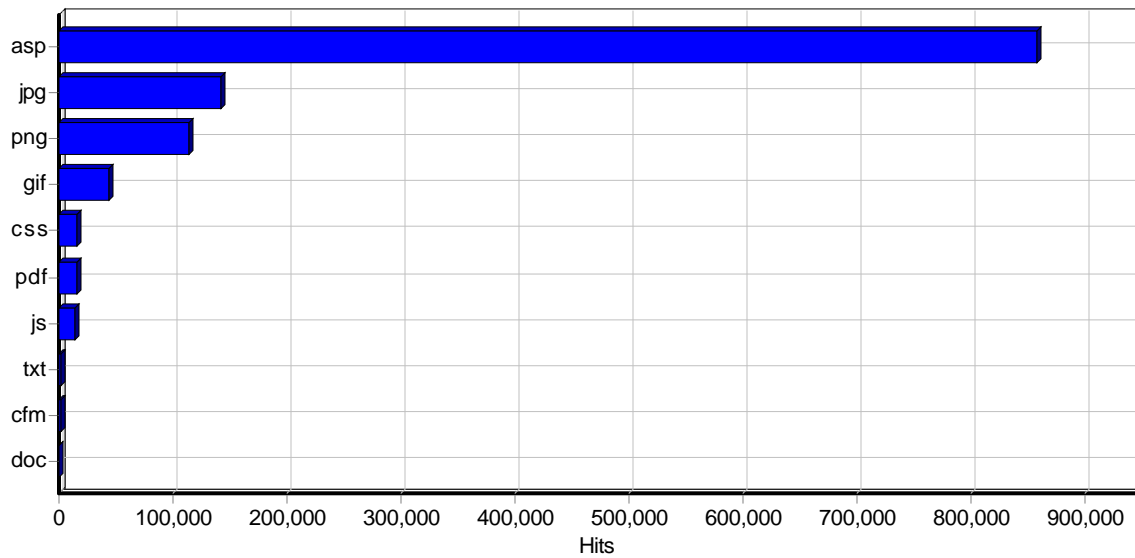

Most Requested File Types

Most Requested File Types

	File Type	Hits	Incomplete Requests	Bandwidth (KB)
1	asp	858,480	0	0
2	jpg	142,379	97	0
3	png	114,260	24	0
4	gif	44,128	2	0
5	css	15,790	3	0
6	pdf	15,715	12,086	0
7	js	13,819	0	0
8	txt	1,437	1	0
9	cfm	1,437	0	0
10	doc	294	0	0
11	htc	179	0	0
12	back()	64	0	0