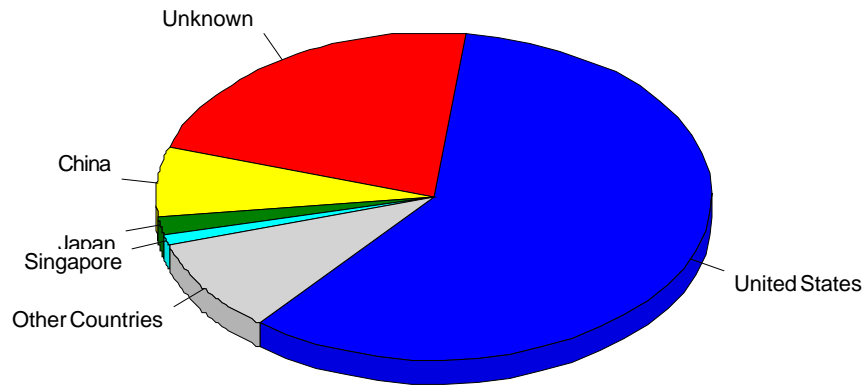

45	99.182.24.33	United States	1,217	27	0
46	207.210.234.227	United States	57	26	0
47	132.3.33.68	United States	1,350	26	0
48	193.106.136.36	France	75	25	0
49	70.166.22.210	United States	25	24	0
50	67.195.112.179	United States	24	24	0
Subtotal			355,227	4,066	0
Total			1,227,032	19,046	0

Countries

Daily Countries Activity

Most Active Countries

Most Active Countries

	Country	Hits	Visitors	% of Total Visitors	Bandwidth (KB)
1	United States	1,084,789	11,247	59.05%	0
2	Unknown	88,755	4,161	21.85%	0
3	China	1,477	1,331	6.99%	0
4	Japan	512	316	1.66%	0
5	Singapore	493	227	1.19%	0
6	Canada	8,717	180	0.95%	0
7	France	536	150	0.79%	0
8	Germany	580	121	0.64%	0
9	Australia	1,121	107	0.56%	0
10	Hong Kong	207	105	0.55%	0
11	Sweden	340	99	0.52%	0
12	India	816	96	0.50%	0