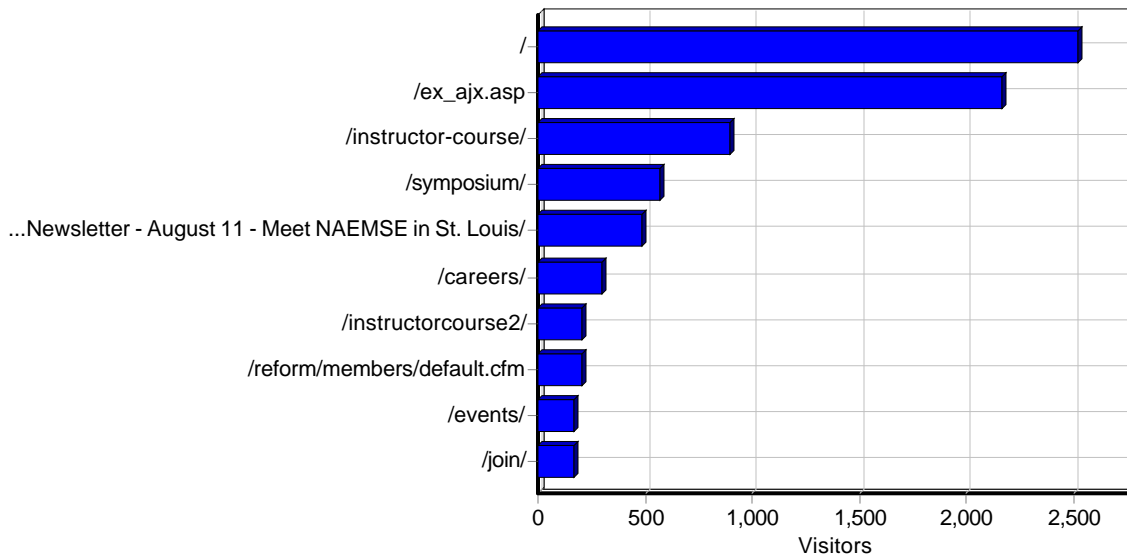

Top Exit Pages

Top Exit Pages

	Page	Visitors
1	http://naemse.org/	2,519
2	http://naemse.org/ex_ajax.asp	2,162
3	http://naemse.org/instructor-course/	896
4	http://naemse.org/symposium/	568
5	http://naemse.org/newsletters/NAEMSE Newsletter - August 11 - Meet NAEMSE in St. Louis/	483
6	http://naemse.org/careers/	297
7	http://naemse.org/instructorcourse2/	208
8	http://naemse.org/reform/members/default.cfm	207
9	http://naemse.org/events/	168
10	http://naemse.org/join/	166
11	http://naemse.org/contactus/	159
12	http://naemse.org/attendee-registration/	147