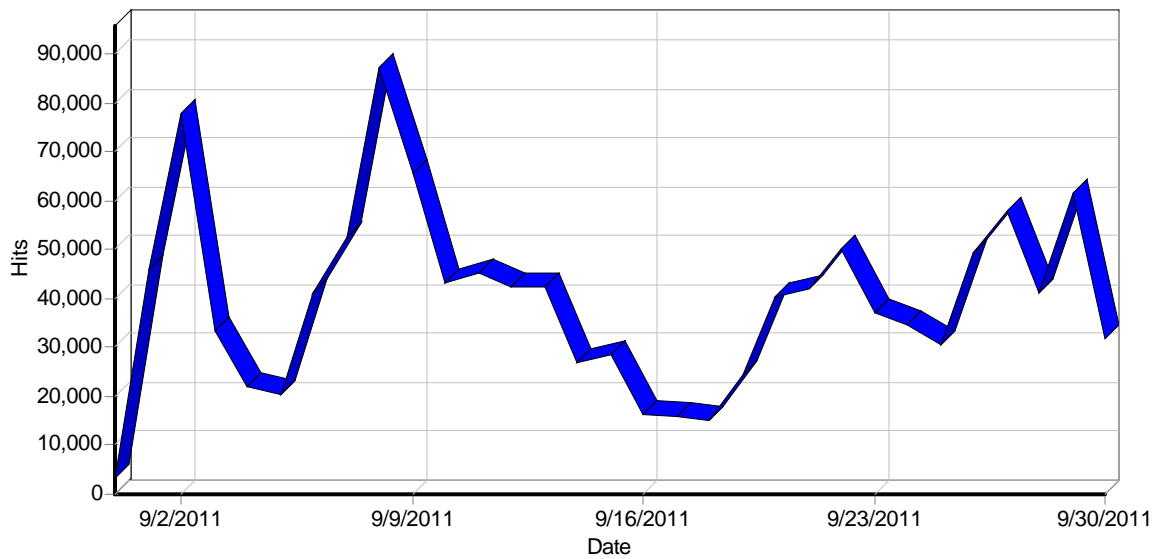

Report for naemse.org

Time range: 8/31/2011 16:00:03 - 9/30/2011 15:59:58

Generated on Mon Oct 03, 2011 - 14:59:49

General Statistics

Summary

Summary

Hits	
Total Hits	1,227,032
Average Hits per Day	39,581
Average Hits per Visitor	64.42
Cached Requests	117,860
Failed Requests	18,895
Page Views	
Total Page Views	861,948
Average Page Views per Day	27,804
Average Page Views per Visitor	45.26
Visitors	
Total Visitors	19,046
Average Visitors per Day	614
Total Unique IPs	8,442
Bandwidth	
Total Bandwidth	0 B
Average Bandwidth per Day	0 B
Average Bandwidth per Hit	0 B
Average Bandwidth per Visitor	0 B

Activity Statistics

Daily

Daily Visitors

Daily Hits

Daily Bandwidth

Daily Activity

Date	Hits	Page Views	Visitors	Average Visit Length	Bandwidth (KB)
Wed 8/31/2011	3,110	1,079	171	10:28	0
Thu 9/1/2011	46,100	30,862	691	10:25	0
Fri 9/2/2011	77,939	43,658	614	17:46	0
Sat 9/3/2011	33,432	28,291	452	15:46	0
Sun 9/4/2011	21,871	16,800	444	12:06	0
Mon 9/5/2011	20,581	14,020	548	11:12	0
Tue 9/6/2011	41,098	22,966	875	07:13	0
Wed 9/7/2011	52,748	34,239	803	12:20	0
Thu 9/8/2011	87,100	65,542	830	16:57	0
Fri 9/9/2011	65,735	50,471	716	12:05	0
Sat 9/10/2011	43,254	36,218	595	20:00	0
Sun 9/11/2011	45,383	38,973	591	11:19	0
Mon 9/12/2011	42,443	29,631	790	11:05	0
Tue 9/13/2011	42,290	29,775	772	09:52	0
Wed 9/14/2011	26,815	16,118	714	06:00	0
Thu 9/15/2011	28,533	18,502	567	09:27	0
Fri 9/16/2011	16,345	8,564	670	05:14	0
Sat 9/17/2011	15,774	11,287	522	09:47	0
Sun 9/18/2011	15,019	10,144	613	04:06	0
Mon 9/19/2011	24,434	15,425	539	07:10	0
Tue 9/20/2011	40,495	29,910	639	11:27	0
Wed 9/21/2011	42,093	31,373	668	08:31	0
Thu 9/22/2011	50,169	34,422	703	10:01	0
Fri 9/23/2011	37,086	26,448	552	11:33	0
Sat 9/24/2011	34,717	27,040	410	17:28	0
Sun 9/25/2011	30,383	17,400	484	08:55	0
Mon 9/26/2011	49,250	35,273	618	12:46	0
Tue 9/27/2011	57,999	39,946	725	10:35	0
Wed 9/28/2011	41,349	28,569	658	09:10	0
Thu 9/29/2011	61,537	46,367	667	14:44	0
Fri 9/30/2011	31,950	22,635	405	09:29	0