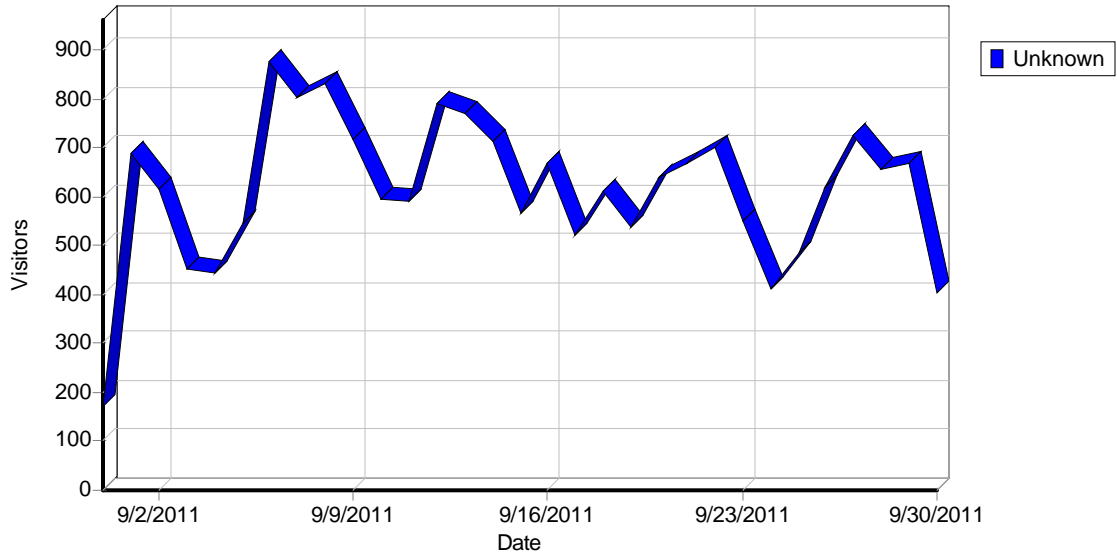

45	99.182.24.33	United States	1,217	27	0
46	207.210.234.227	United States	57	26	0
47	132.3.33.68	United States	1,350	26	0
48	193.106.136.36	France	75	25	0
49	70.166.22.210	United States	25	24	0
50	67.195.112.179	United States	24	24	0
Subtotal			355,227	4,066	0
Total			1,227,032	19,046	0

Top-Level Domains

Daily Top-Level Domains

Top-Level Domains